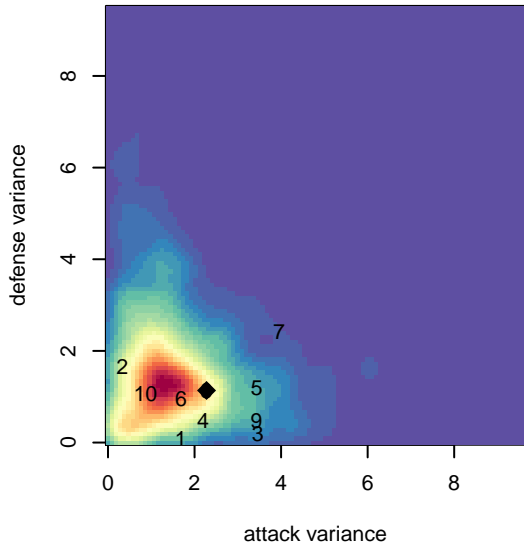

# ASE Emerald G01

Academy of Soccer Excellence  
Pasco, WA  
G01 total strength=1778  
attack=48.34 defense=18.13  
fall league = PSPL WNPL U17  
notes= Ollero 2016; Thunder

alt names used:  
ASE Emerald G01  
ASE G01 Emerald

Venues played:  
2017 US Club Regionals G01  
2017 PSPL WNPL U17  
2017 Portland Winter Showcase U17

**attack and defense variance (black dot)  
relative to other teams  
and top 10 in region**

**attack and defense rating  
relative to others at age  
and all opponents in last 13 months**