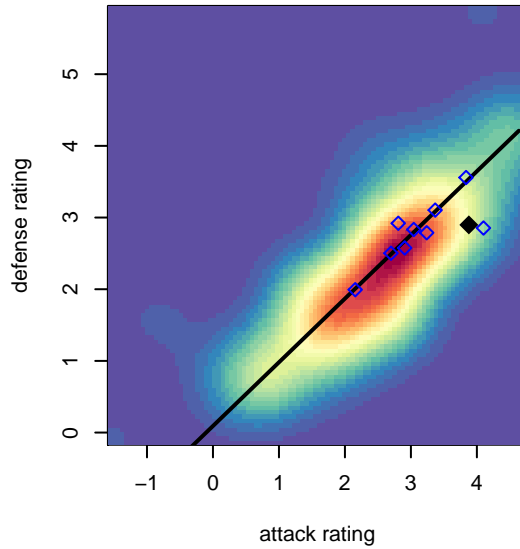

# ASE Emerald G01

Academy of Soccer Excellence  
Pasco, WA  
G01 total strength=1778  
attack=48.34 defense=18.13  
fall league = PSPL WNPL U17  
notes= Ollero 2016; Thunder

alt names used:  
ASE Emerald G01  
ASE G01 Emerald

Venues played:  
2017 US Club Regionals G01  
2017 PSPL WNPL U17  
2017 Portland Winter Showcase U17

**attack and defense variance (black dot)  
relative to other teams  
and top 10 in region**

**attack and defense rating  
relative to others at age  
and all opponents in last 13 months**