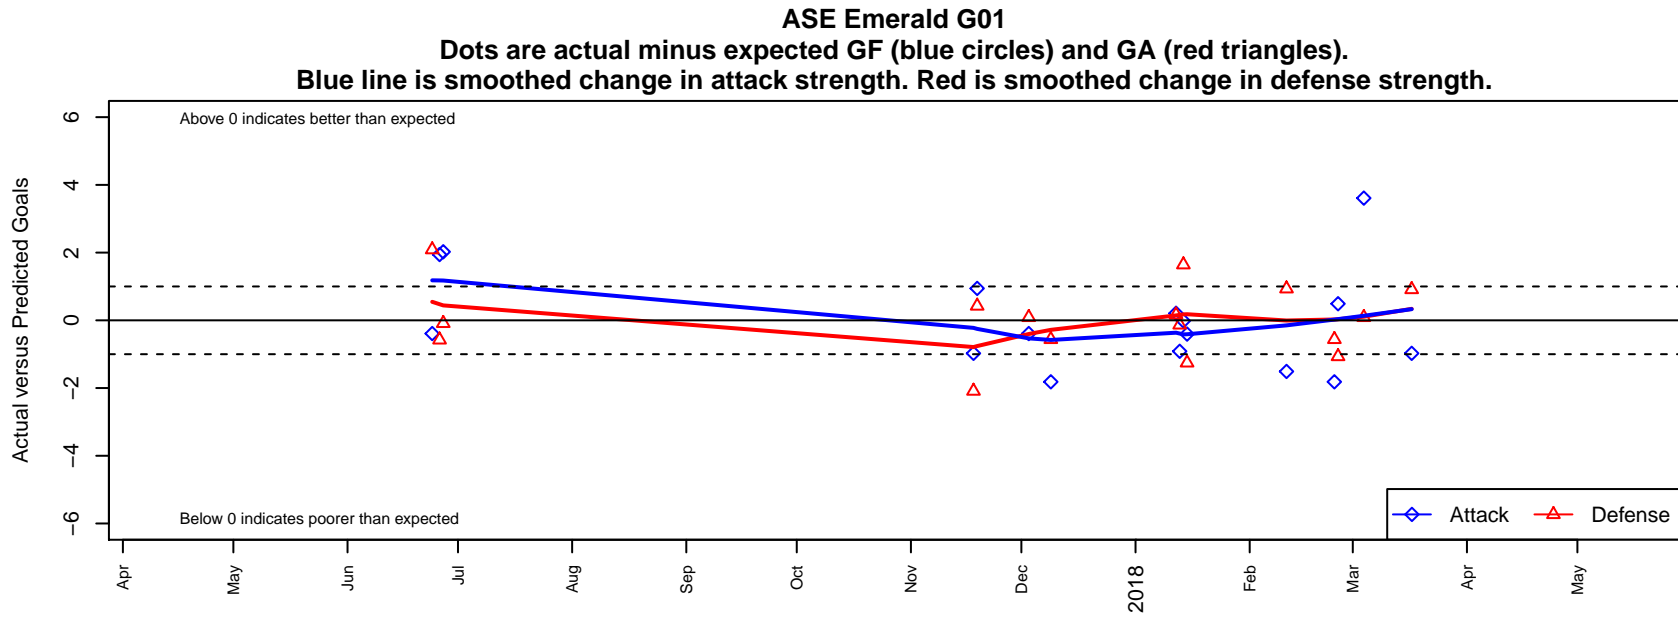

# ASE Emerald G01

Academy of Soccer Excellence  
Pasco, WA  
G01 total strength=1778  
attack=48.34 defense=18.13  
fall league = PSPL WNPL U17  
notes= Ollero 2016; Thunder

alt names used:  
ASE Emerald G01  
ASE G01 Emerald

Venues played:  
2017 US Club Regionals G01  
2017 PSPL WNPL U17  
2017 Portland Winter Showcase U17

**attack and defense variance (black dot)  
relative to other teams  
and top 10 in region**

**attack and defense rating  
relative to others at age  
and all opponents in last 13 months**