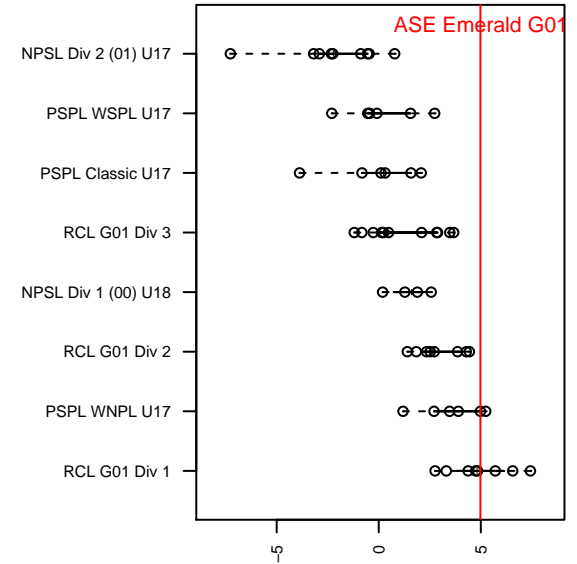

# ASE Emerald G01

Academy of Soccer Excellence  
Pasco, WA  
G01 total strength=1778  
attack=48.34 defense=18.13  
fall league = PSPL WNPL U17  
notes= Ollero 2016; Thunder

alt names used:  
ASE Emerald G01  
ASE G01 Emerald

Venues played:  
2017 US Club Regionals G01  
2017 PSPL WNPL U17  
2017 Portland Winter Showcase U17

**attack and defense variance (black dot)  
relative to other teams  
and top 10 in region**

**attack and defense rating  
relative to others at age  
and all opponents in last 13 months**